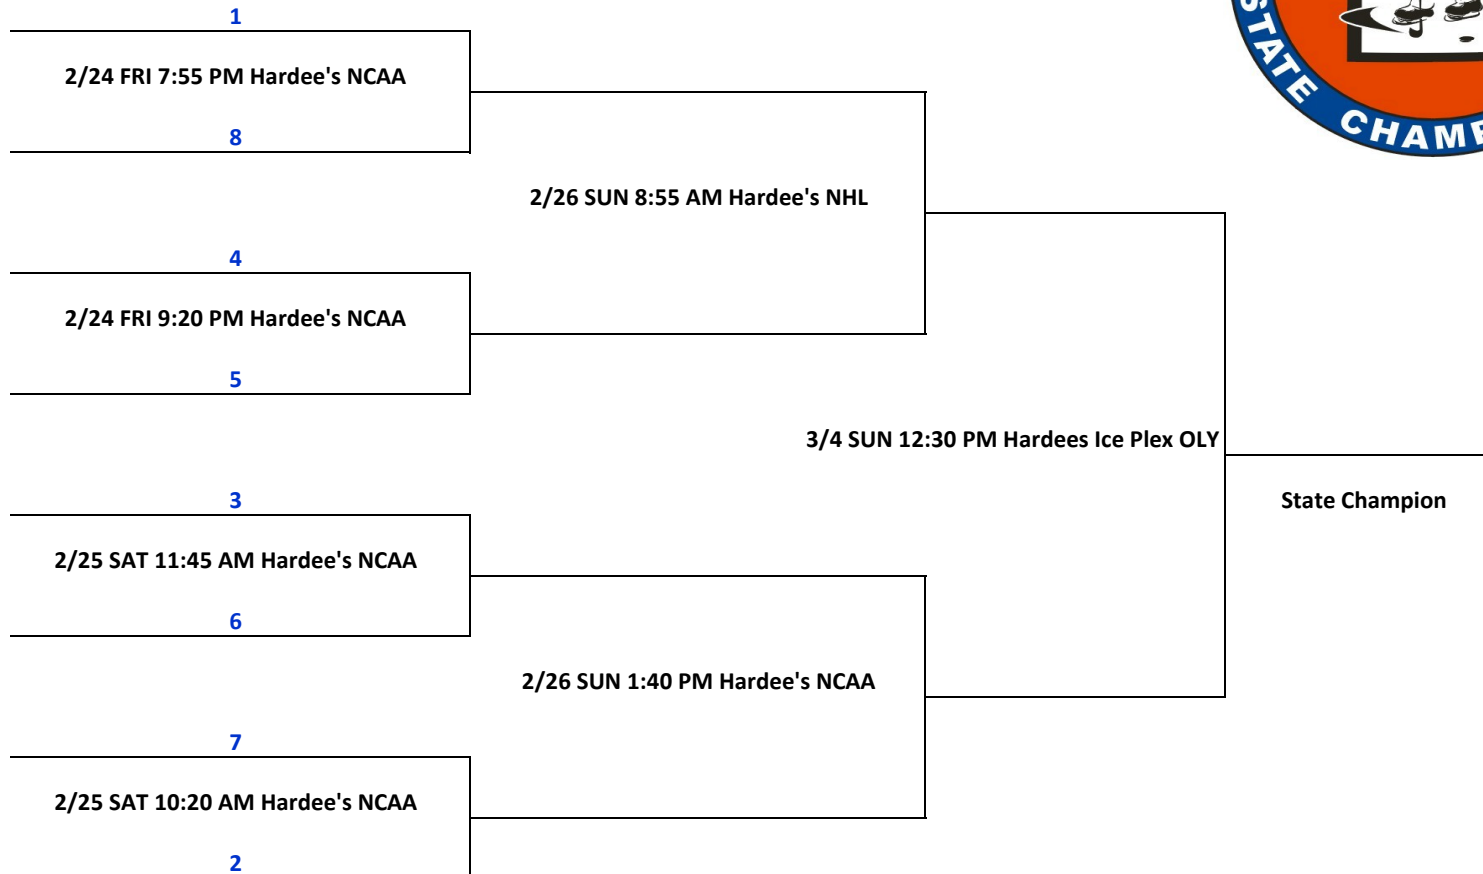

2012 MISSOURI HOCKEY - STATE CHAMPIONSHIP TOURNAMENT

BANTAM A1

Hosted by Chesterfield Falcons

Schedule above is tentative until seedings are final on 2/20/12.

Game times and rinks may change to accommodate out of town teams.