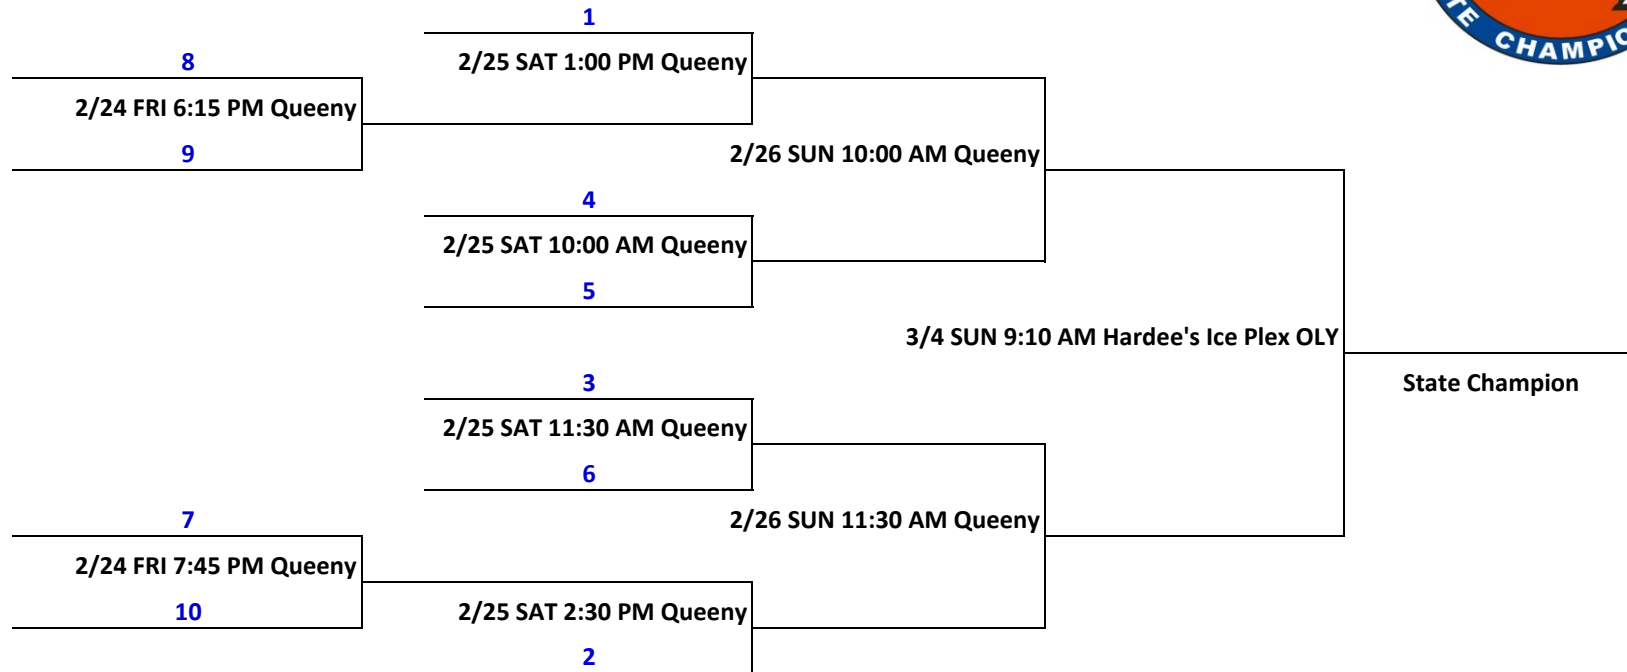

2012 MISSOURI HOCKEY - STATE CHAMPIONSHIP TOURNAMENT

BANTAM A2

Hosted by Kirkwood Stars

Schedule above is tentative until seedings are final on 2/20/12.

Game times and rinks may change to accommodate out of town teams.

Revised on 2/13 Due to Error in Rink listing on 2/25 1 PM Game