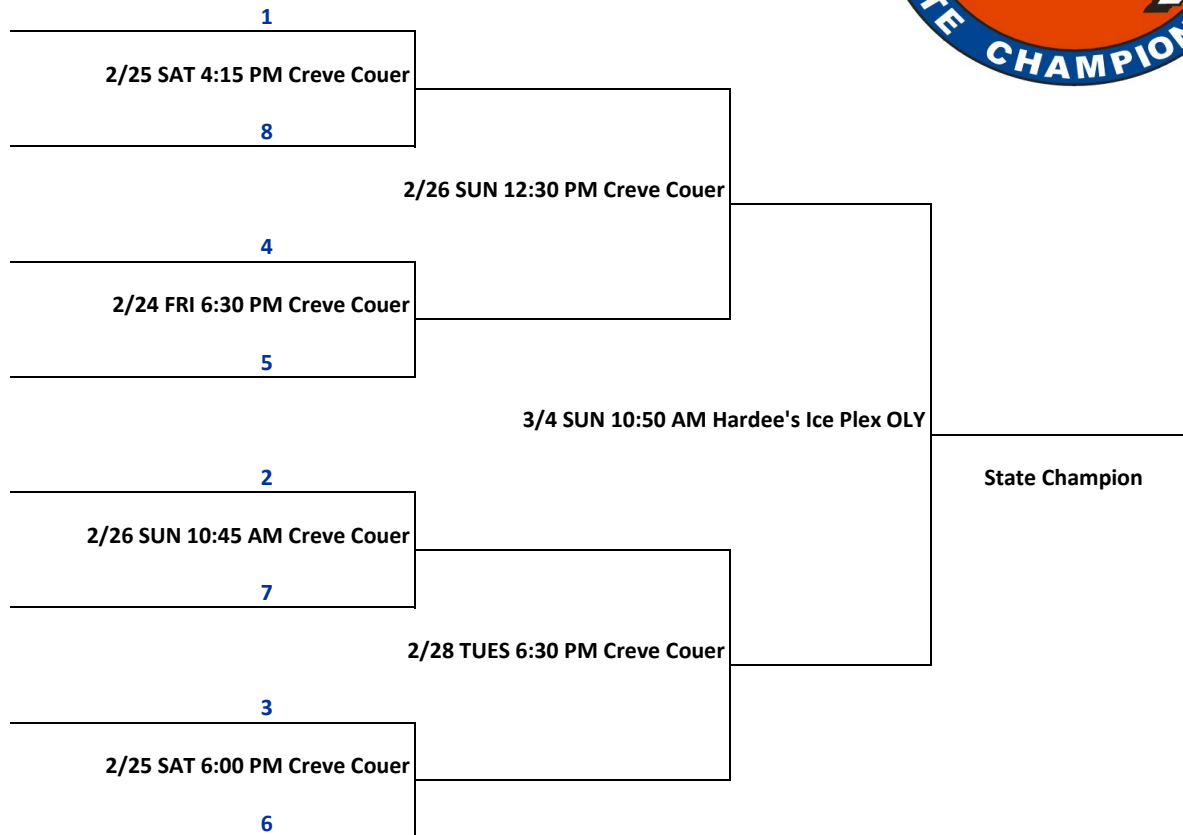

2012 MISSOURI HOCKEY - STATE CHAMPIONSHIP TOURNAMENT

BANTAM AA

HOSTED by St. Louis Rockets

Schedule above is tentative until seedings are final on 2/20/12.

Game times and rinks may change to accommodate out of town teams.