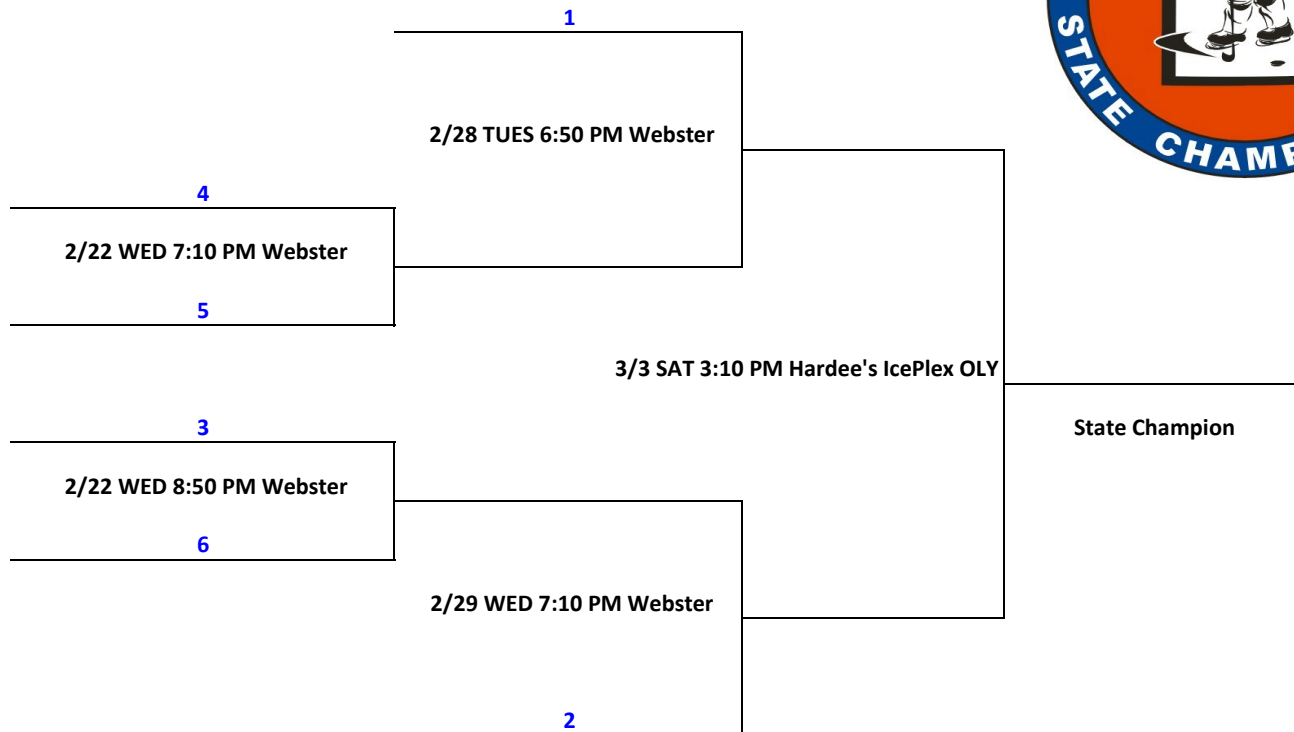

2012 MISSOURI HOCKEY - STATE CHAMPIONSHIP TOURNAMENT

BANTAM B

HOSTED by St. Louis Rockets

Schedule above is tentative until seedings are final on 2/20/12.

Game times and rinks may change to accommodate out of town teams.

Schedule was changed to accommodate out of town team in another division that Rockets are hosting.

*Brackets Updated 02/14/2012