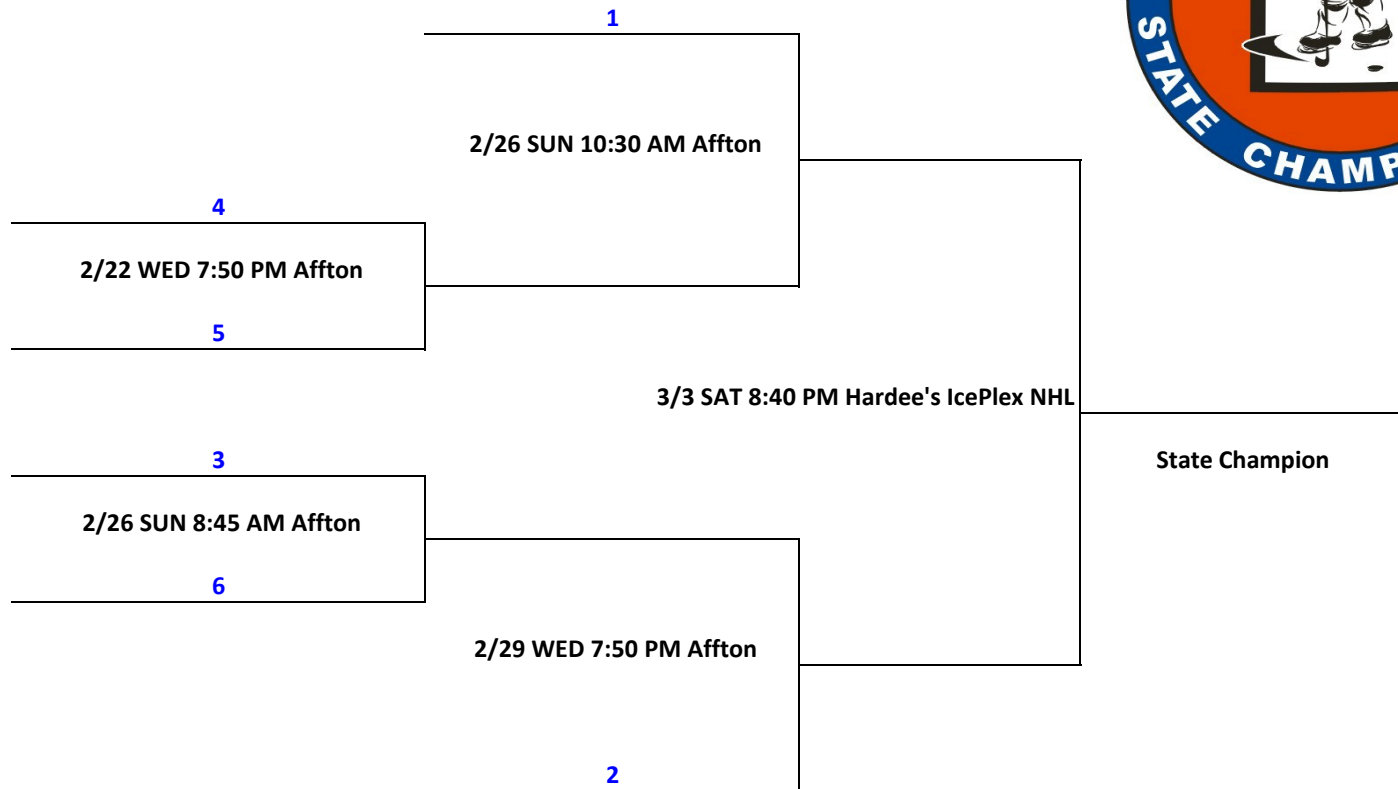

2012 MISSOURI HOCKEY - STATE CHAMPIONSHIP TOURNAMENT

MIDGET ELITE AA METRO

HOSTED by Affton Americans

Schedule above is tentative until seedings are final on 2/20/12.

Game times and rinks may change to accommodate out of town teams.