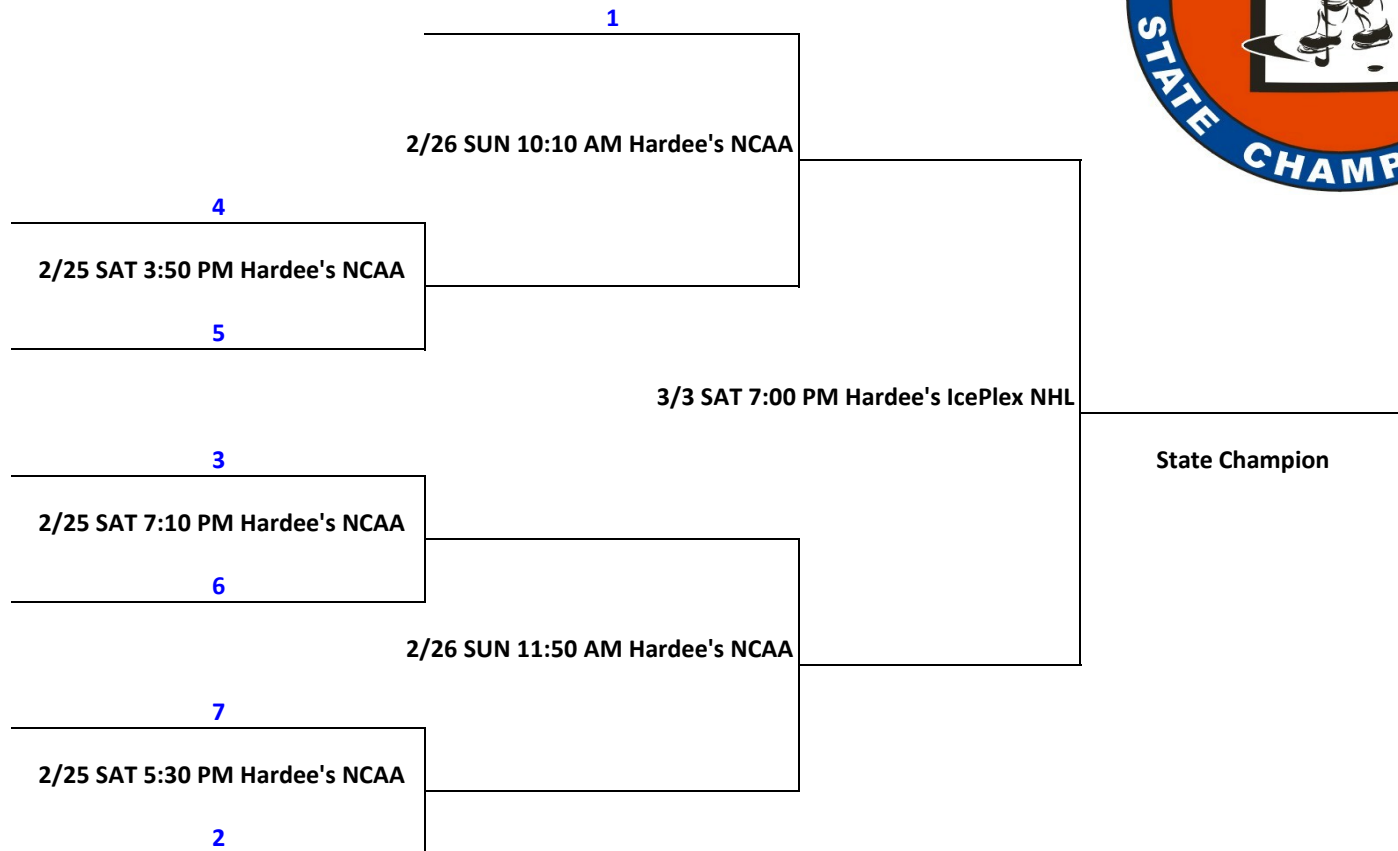

# 2012 MISSOURI HOCKEY - STATE CHAMPIONSHIP TOURNAMENT

## MIDGET ELITE AA - REGIONAL

HOSTED by Chesterfield Falcons

Schedule above is tentative until seedings are final on 2/20/12.

Game times and rinks may change to accommodate out of town teams.