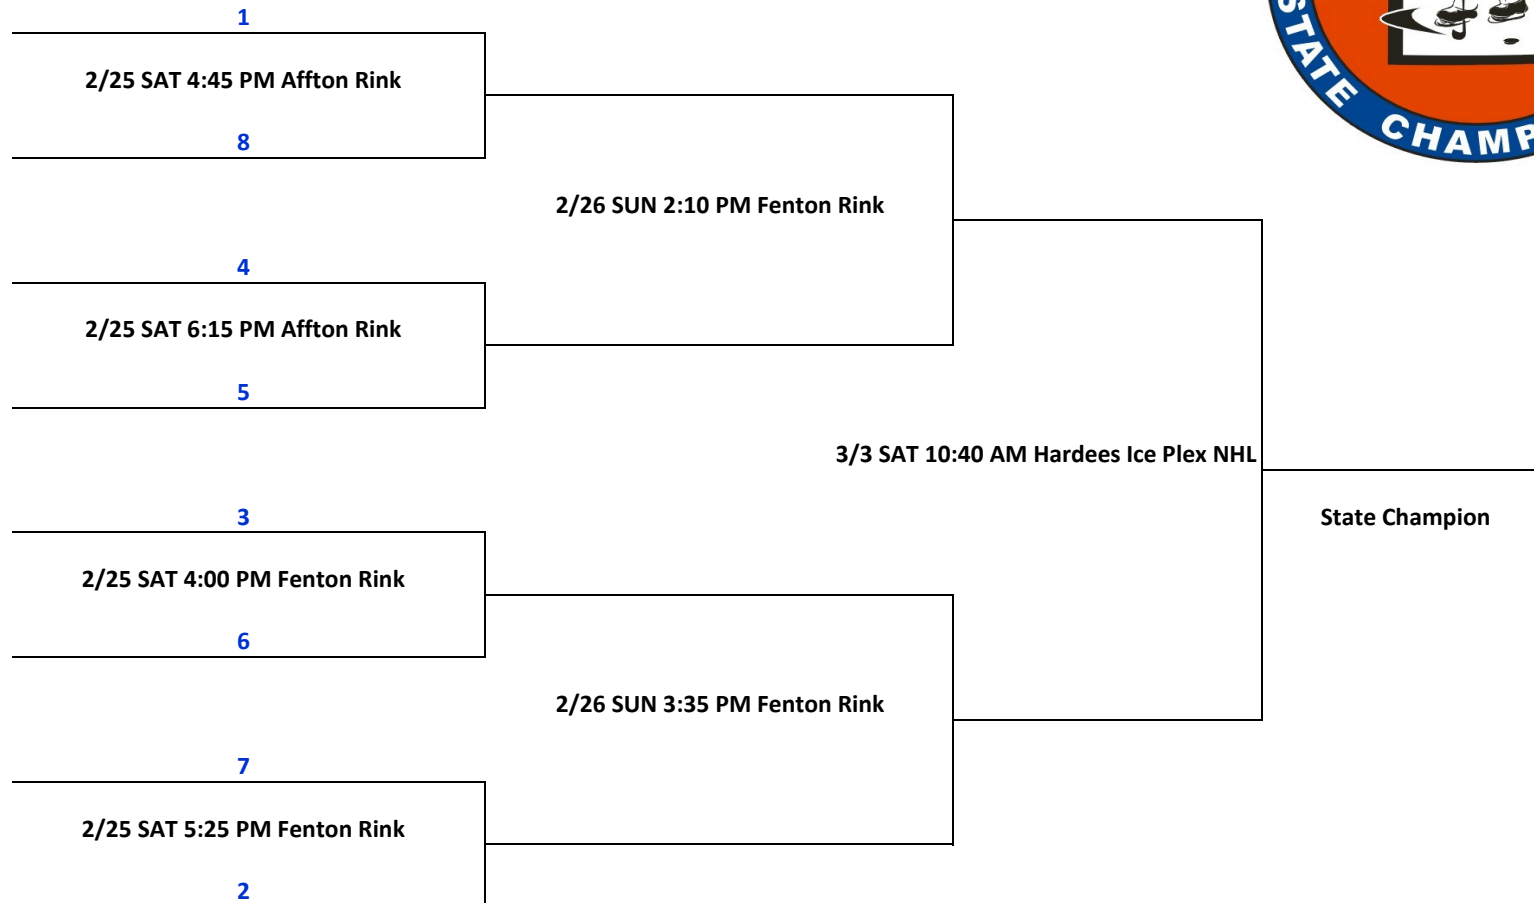

2012 MISSOURI HOCKEY - STATE CHAMPIONSHIP TOURNAMENT

MITE AA

Hosted by Affton Americans

Schedule above is tentative until seedings are final on 2/20/12.

Game times and rinks may change to accommodate out of town teams.