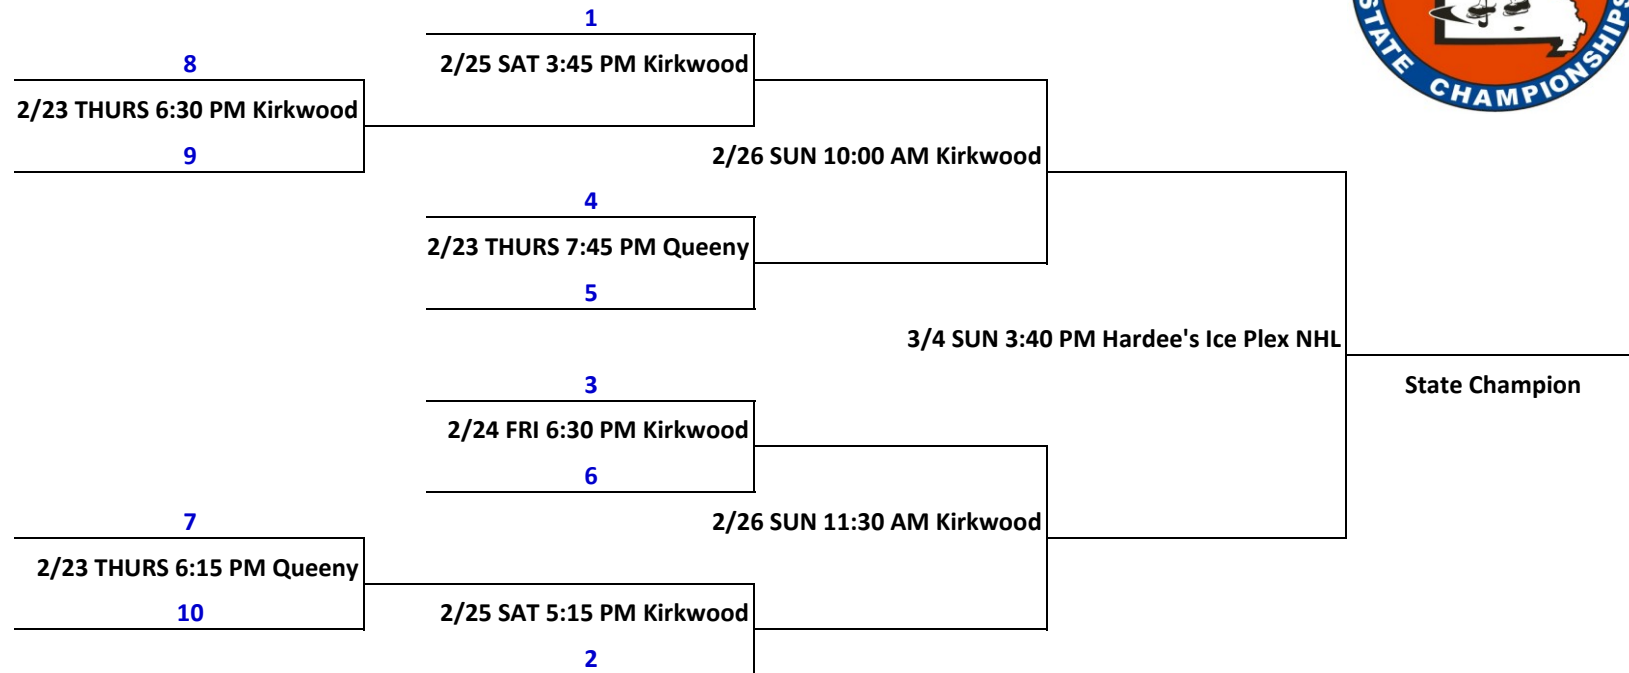

# 2012 MISSOURI HOCKEY - STATE CHAMPIONSHIP TOURNAMENT

## PEE WEE B

Hosted by Kirkwood Stars

Schedule above is tentative until seedings are final on 2/20/12.

Game times and rinks may change to accommodate out of town teams.