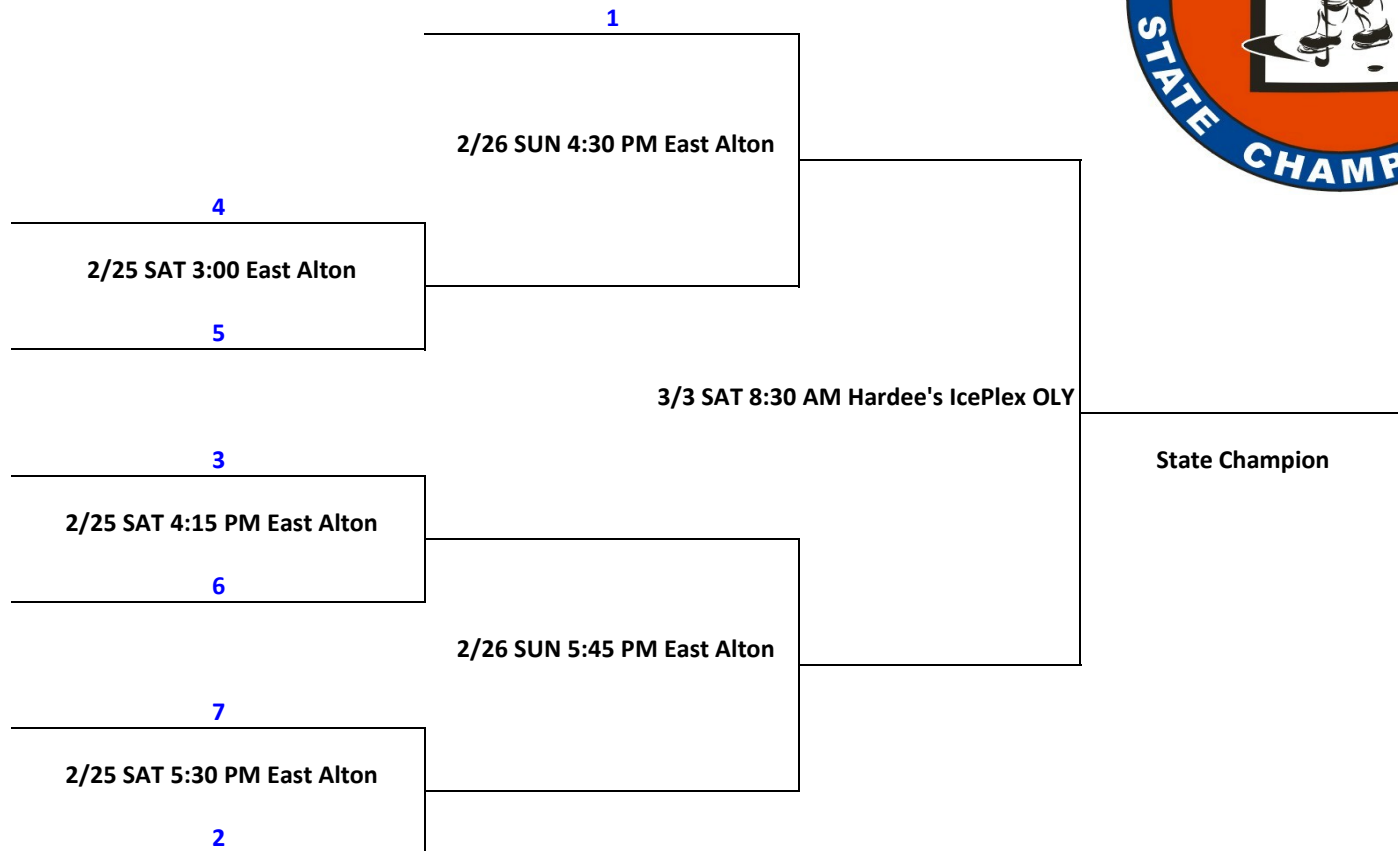

# 2012 MISSOURI HOCKEY - STATE CHAMPIONSHIP TOURNAMENT

## PEE WEE GOLD

HOSTED by Twin Bridges Lightening

Schedule above is tentative until seedings are final on 2/20/12.

Game times and rinks may change to accommodate out of town teams.