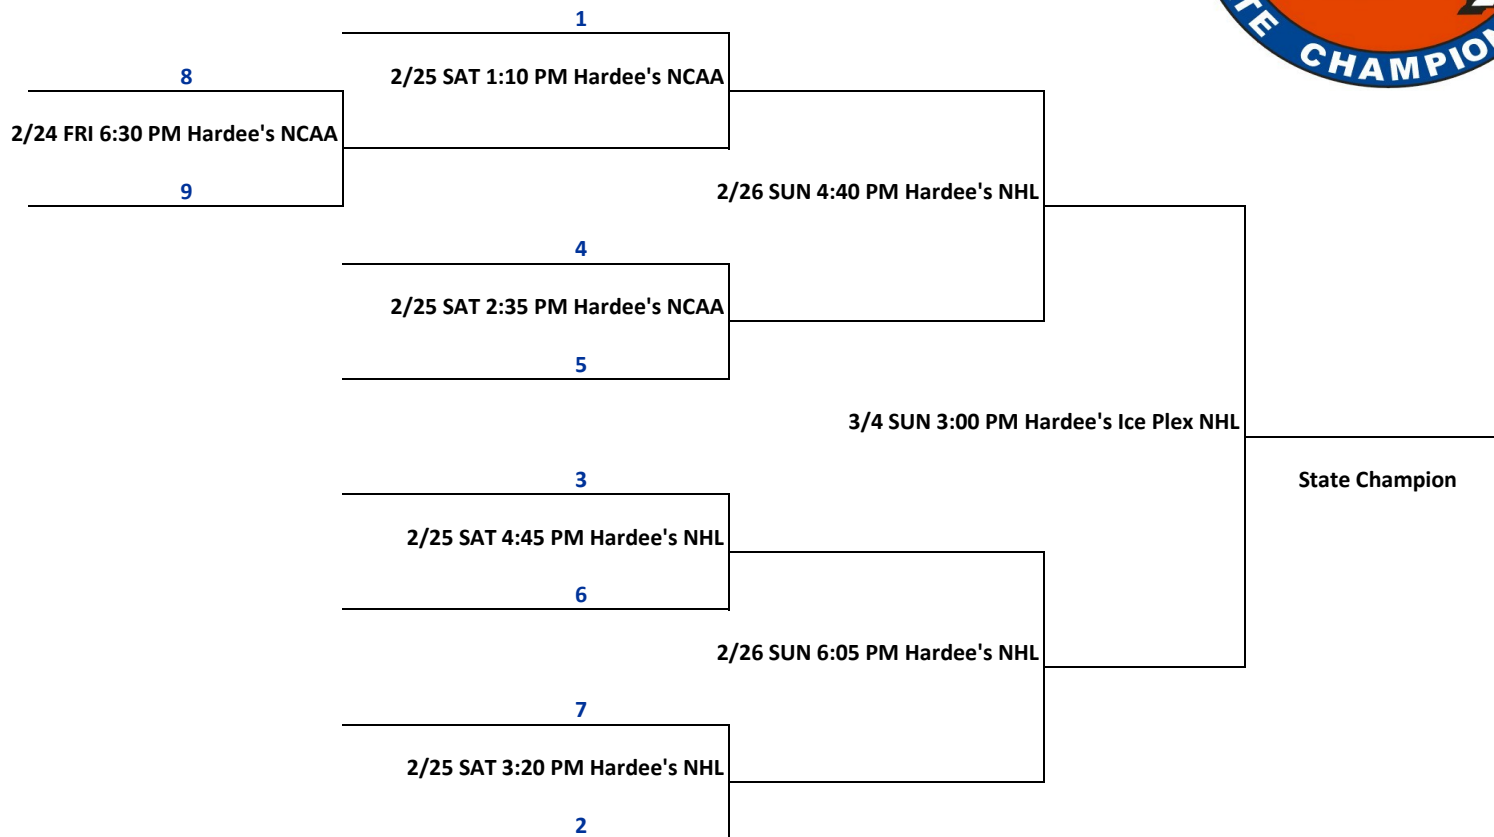

# 2012 MISSOURI HOCKEY - STATE CHAMPIONSHIP TOURNAMENT

## SQUIRT A1

HOSTED by CHESTERFIELD FALCONS

*Schedule above is tentative until seedings are final on 2/20/12.*

*Game times and rinks may change to accommodate out of town teams.*