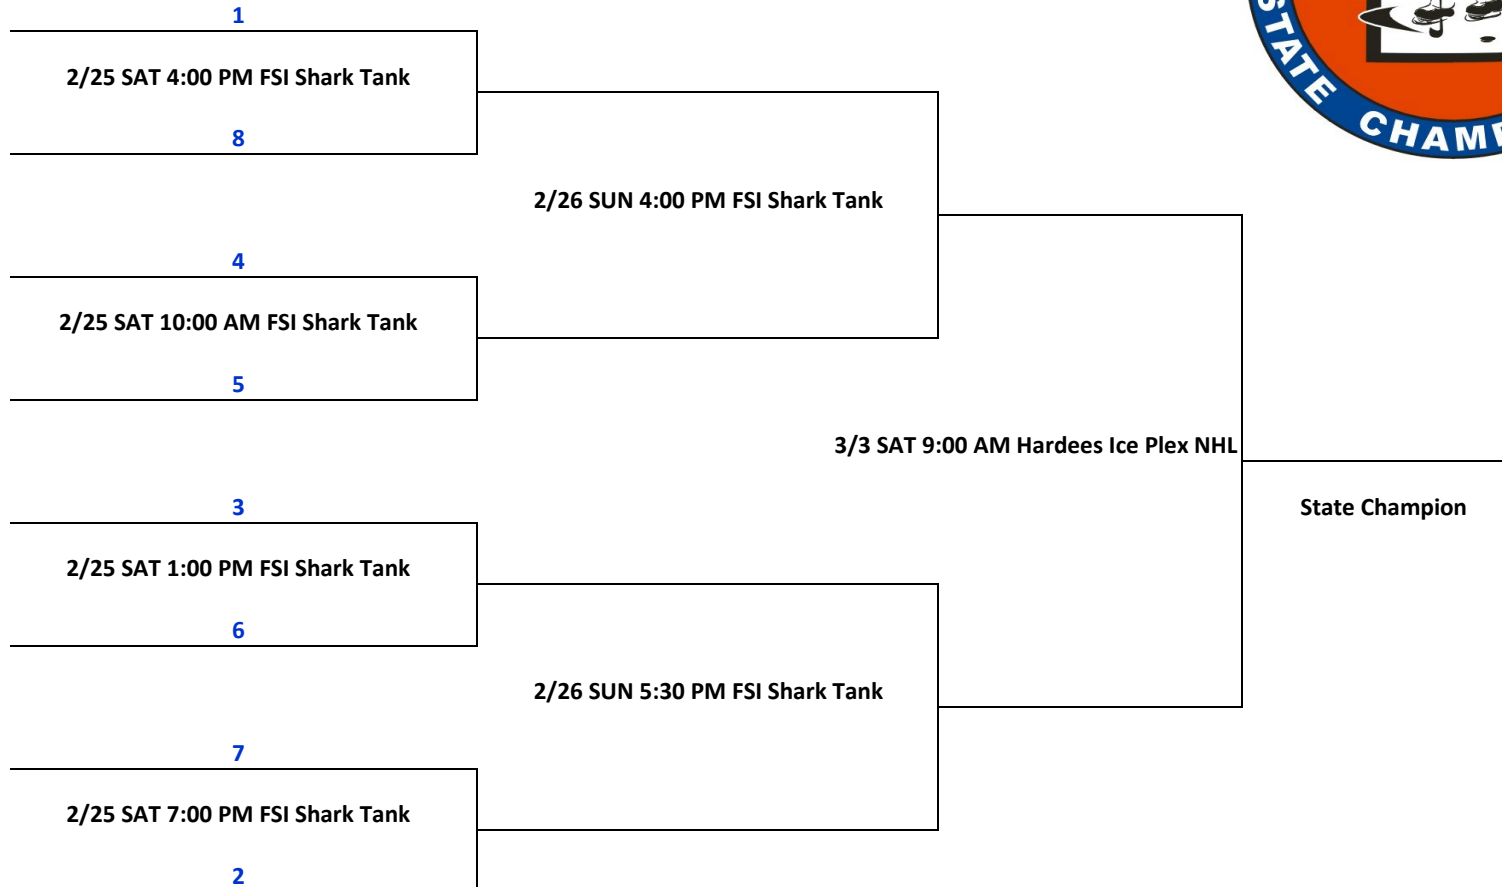

2012 MISSOURI HOCKEY - STATE CHAMPIONSHIP TOURNAMENT

SQUIRT B

Hosted by Meramec Sharks

ALL GAMES AT FSI SHARK TANK

Schedule above is tentative until seedings are final on 2/20/12.

Game times and rinks may change to accommodate out of town teams.