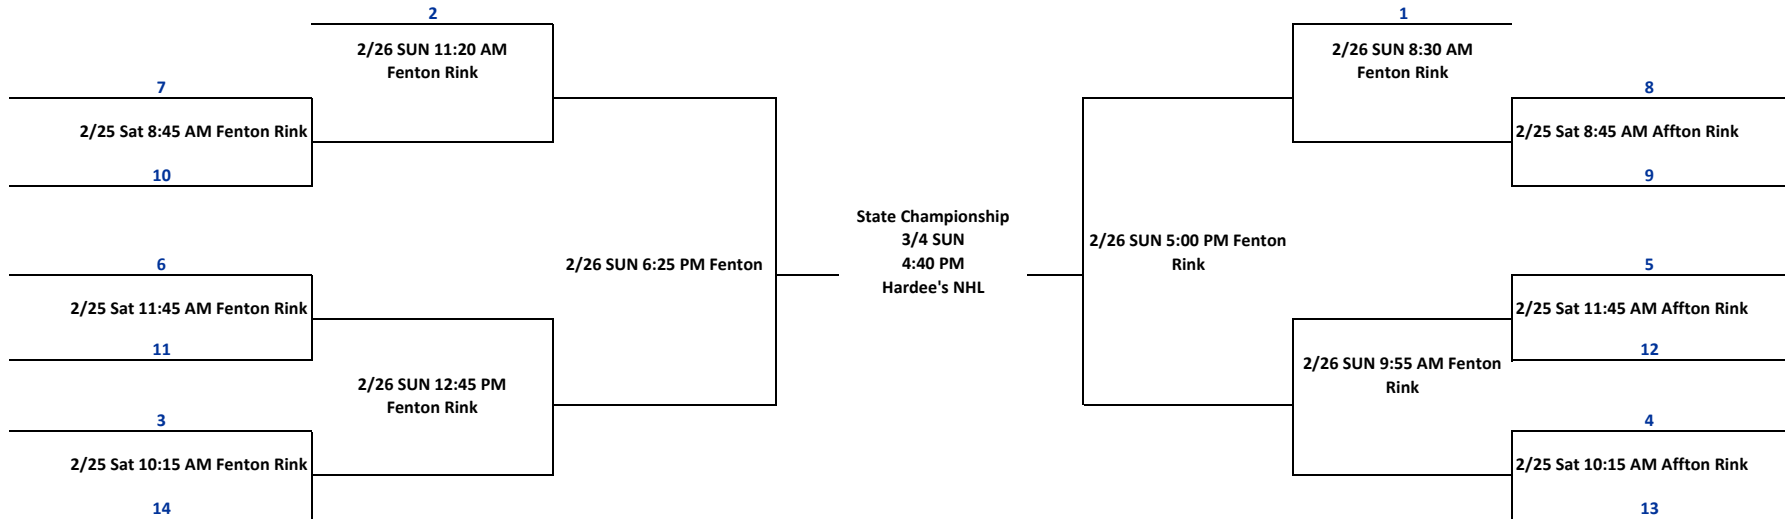

2012 MISSOURI HOCKEY - STATE CHAMPIONSHIP TOURNAMENT

SQUIRT A2

HOSTED by Affton Americans

Schedule above is tentative until seedings are final on 2/20/12.

Game times and rinks may change to accommodate out of town teams.